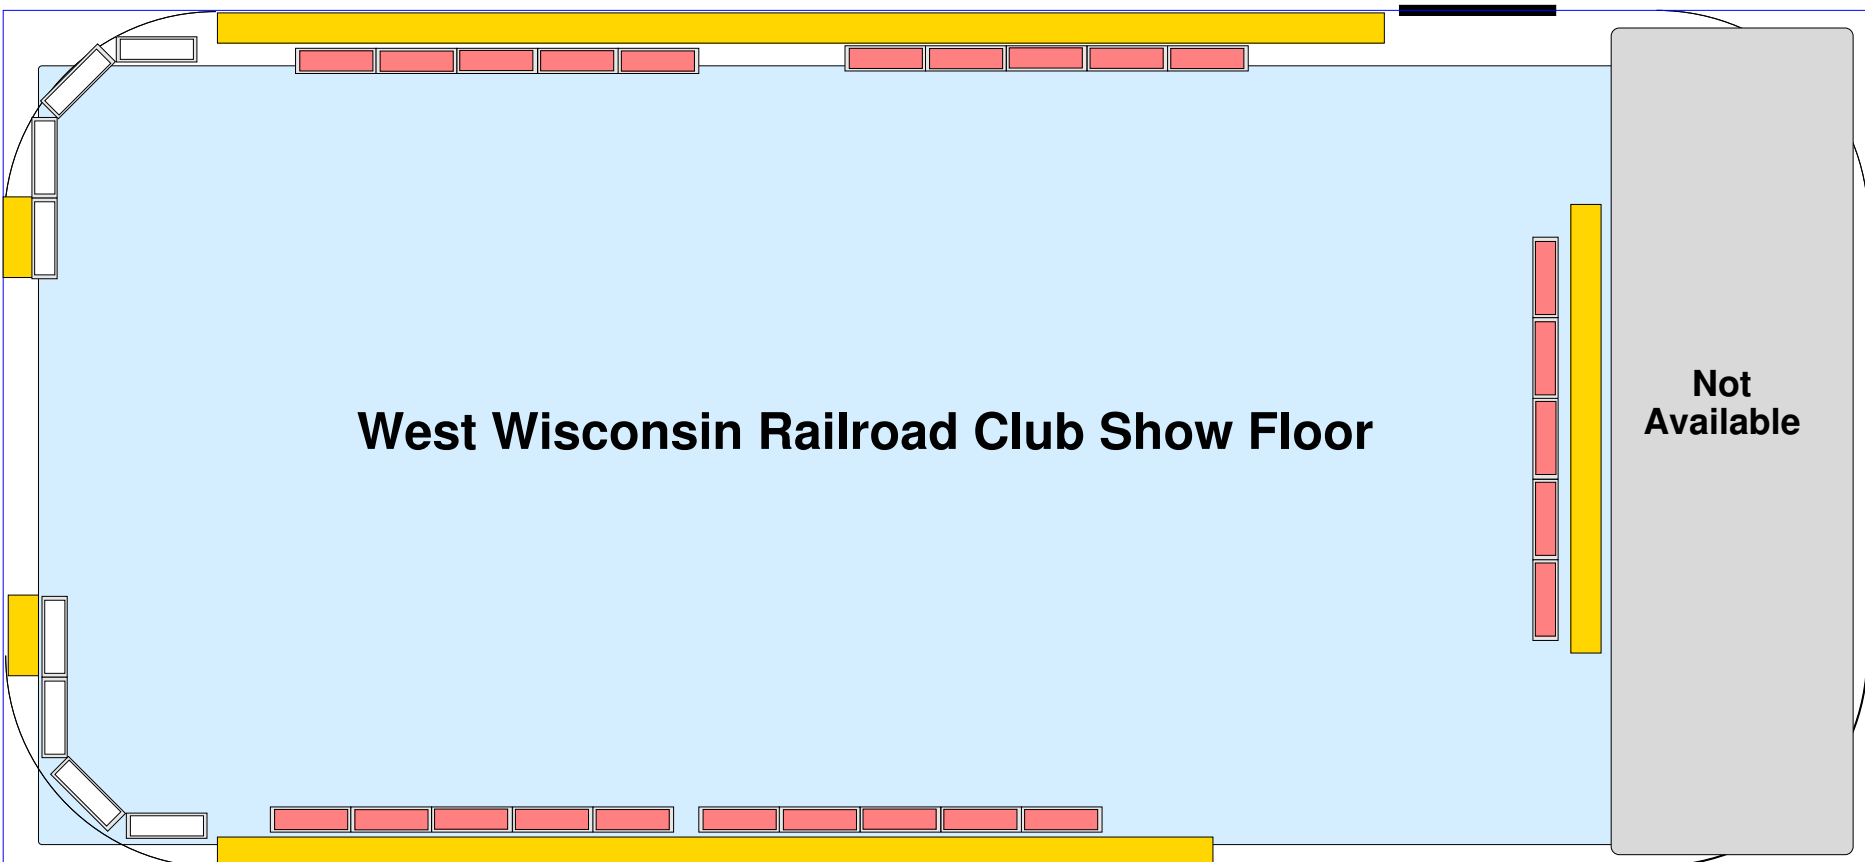

Outside Door

Outside Door

**West Wisconsin Railroad Club Show Floor
At Eau Claire YMCA Sports Center**

Show Entrance

Office

Show Floor

Main Building Entrance

Ticket Sales

Concessions Area
Not Available for exhibits and vendors

Show Floor

Not Available

West Wisconsin Railroad Club Show Floor

Show Entrance

Rest Rooms

Outside Door

Not Available