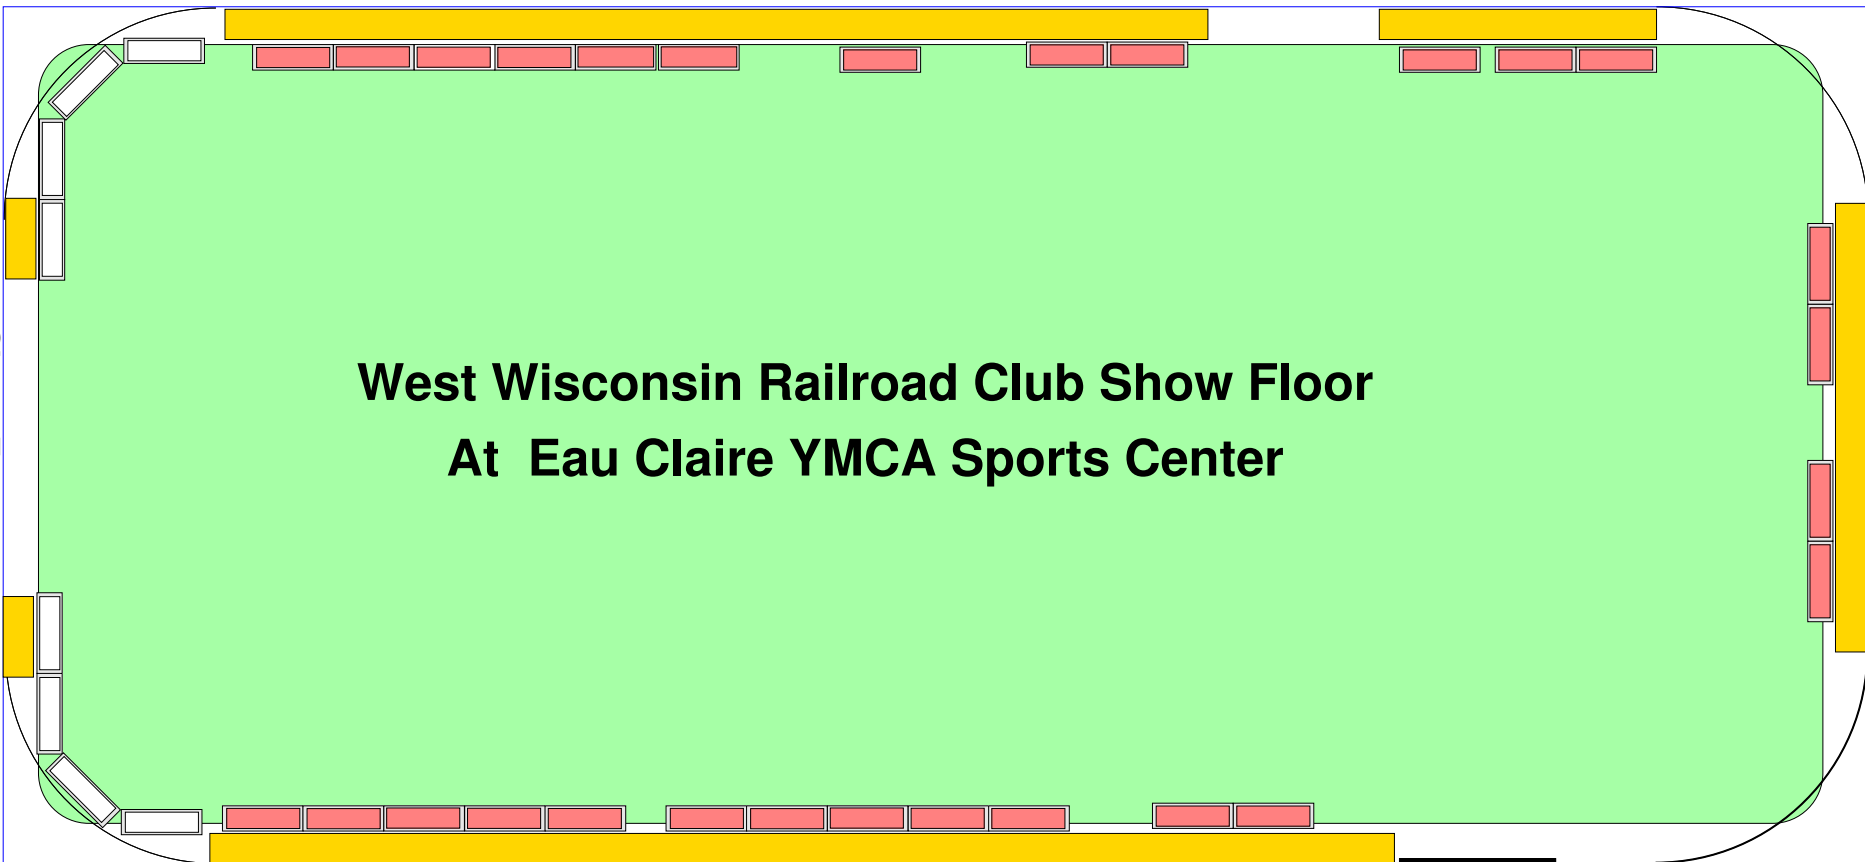

Outside Door

Outside Door

**West Wisconsin Railroad Club Show Floor
At Eau Claire YMCA Sports Center**

Show Entrance

Office

Show Floor

Main Building Entrance

Ticket Sales

Concessions Area
Not Available for exhibits and vendors

Show Floor

Not Available

West Wisconsin Railroad Club Show Floor

Show Entrance

Rest Rooms

Outside Door

Not Available